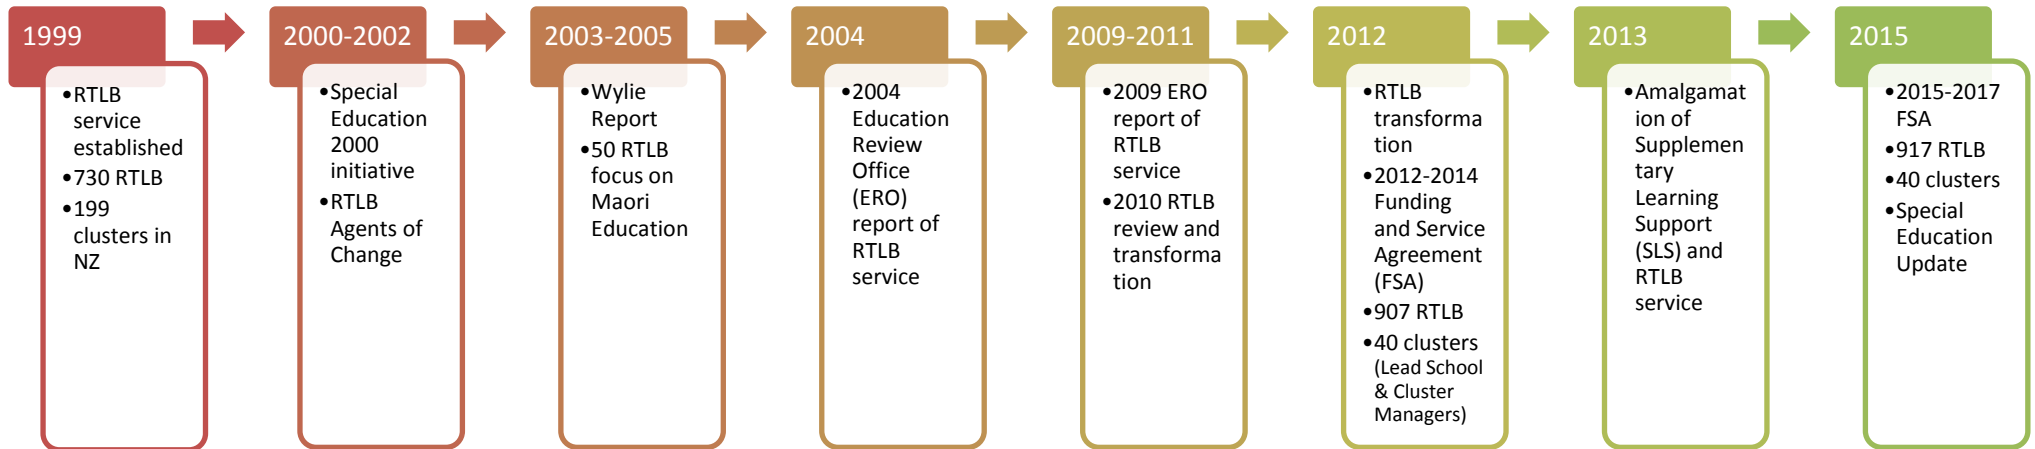

RTL B Timeline

PRIOR to 1999

- 1996/1997 Policy shift signalled > RTL B from Guidance Learning Unit (GLU) teachers, Resource Teacher Special Needs (RTSN) & new positions
- 1998 Green Group trial of RTL B Training Waikato University
- Disestablishment of Special classes

PB4L

Taumata Whanonga

- | | |
|-------------------------------------|-------------------------------------|
| • Ka Hikitia – Managing for Success | • Success for All |
| • Pasifika Education Plan | • Inclusive Education |
| • Marautanga | • Tātaiako |
| • IYT | • Ka Hikitia – Accelerating Success |